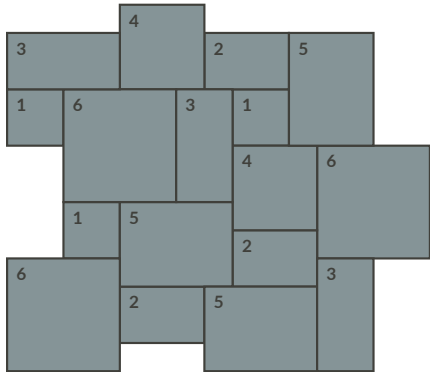

SANDYNECK

STONE

KEY			
1	12x12	5	18x24
2	12x18	6	24x24
3	12x24	7	24x36
4	18x18		

6 Piece Pattern

1	3 pcs	4	2 pcs
2	3 pcs	5	3 pcs
3	3 pcs	6	3 pcs

Jumbo French Pattern

1	4 pcs	3	2 pcs
6	4 pcs	7	2 pcs

Block Pattern

1	2 pcs	6	1 pcs
3	1 pcs		