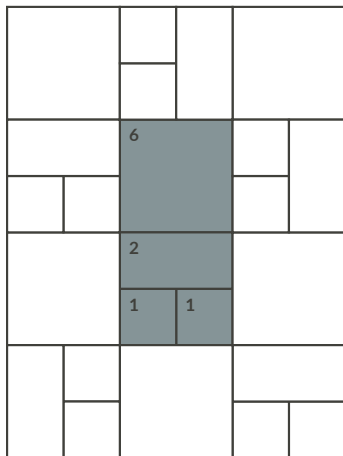

SANDYNECK

STONE

KEY			
1	12x12	5	18x24
2	12x18	6	24x24
3	12x24	7	24x36
4	18x18		

6 Piece Pattern

1	3 pcs	4	2 pcs
2	3 pcs	5	3 pcs
3	3 pcs	6	3 pcs

Jumbo French Pattern

1	4 pcs	3	2 pcs
6	4 pcs	7	2 pcs

Block Pattern

1	2 pcs	6	1 pcs
3	1 pcs		