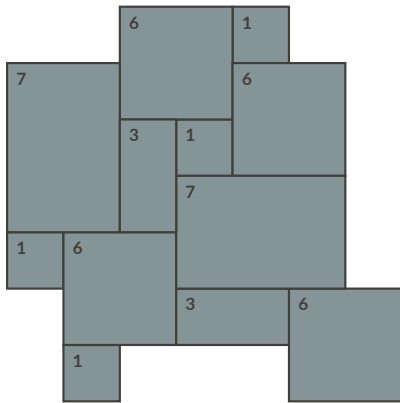

SANDYNECK

STONE

KEY			
1	12x12	5	18x24
2	12x18	6	24x24
3	12x24	7	24x36
4	18x18		

6 Piece Pattern

1	3 pcs	4	2 pcs
2	3 pcs	5	3 pcs
3	3 pcs	6	3 pcs

Jumbo French Pattern

1	4 pcs	3	2 pcs
6	4 pcs	7	2 pcs

Block Pattern

1	2 pcs	6	1 pcs
3	1 pcs		